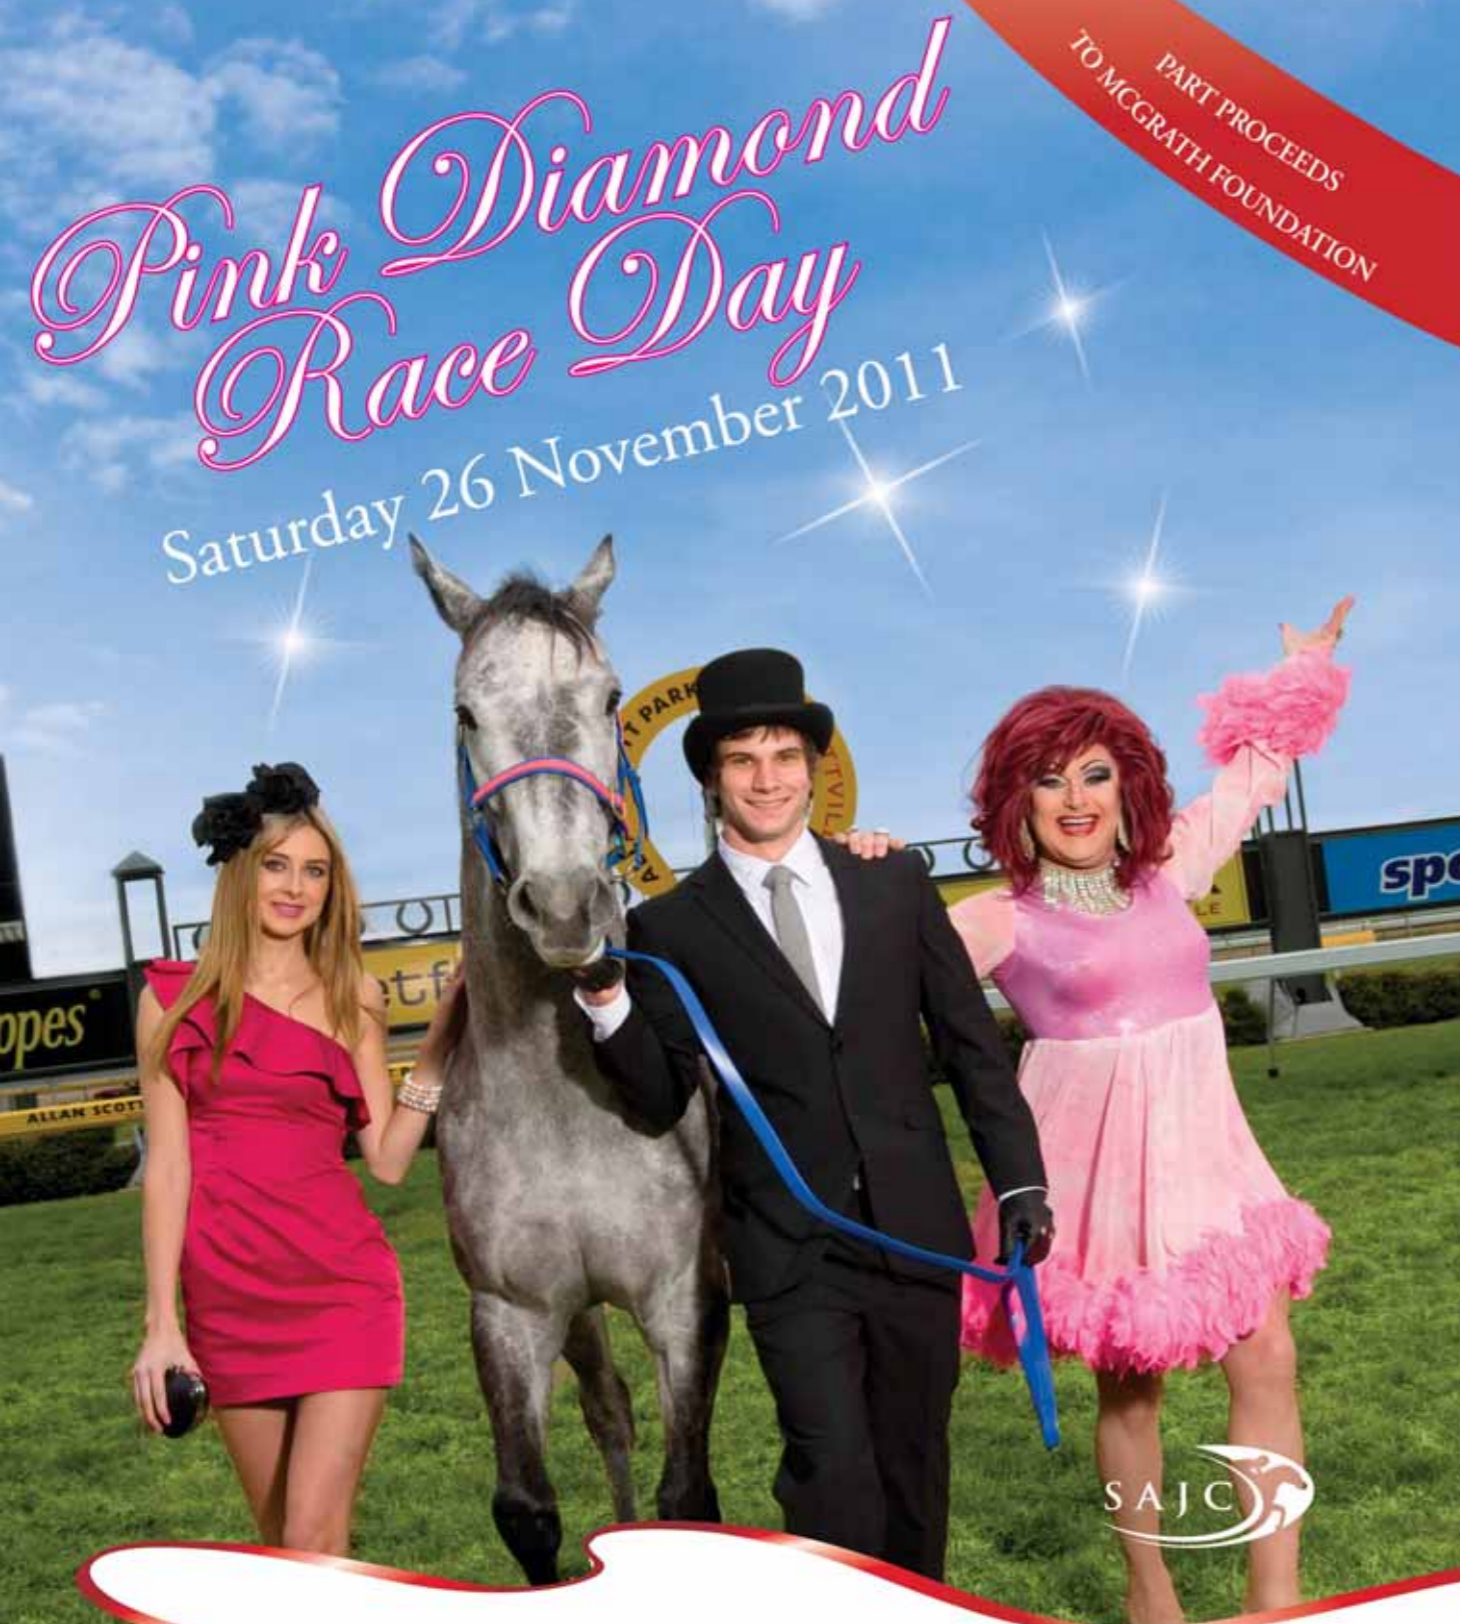

PART PROCEEDS TO MCGRATH FOUNDATION

Pink Diamond Race Day

Saturday 26 November 2011